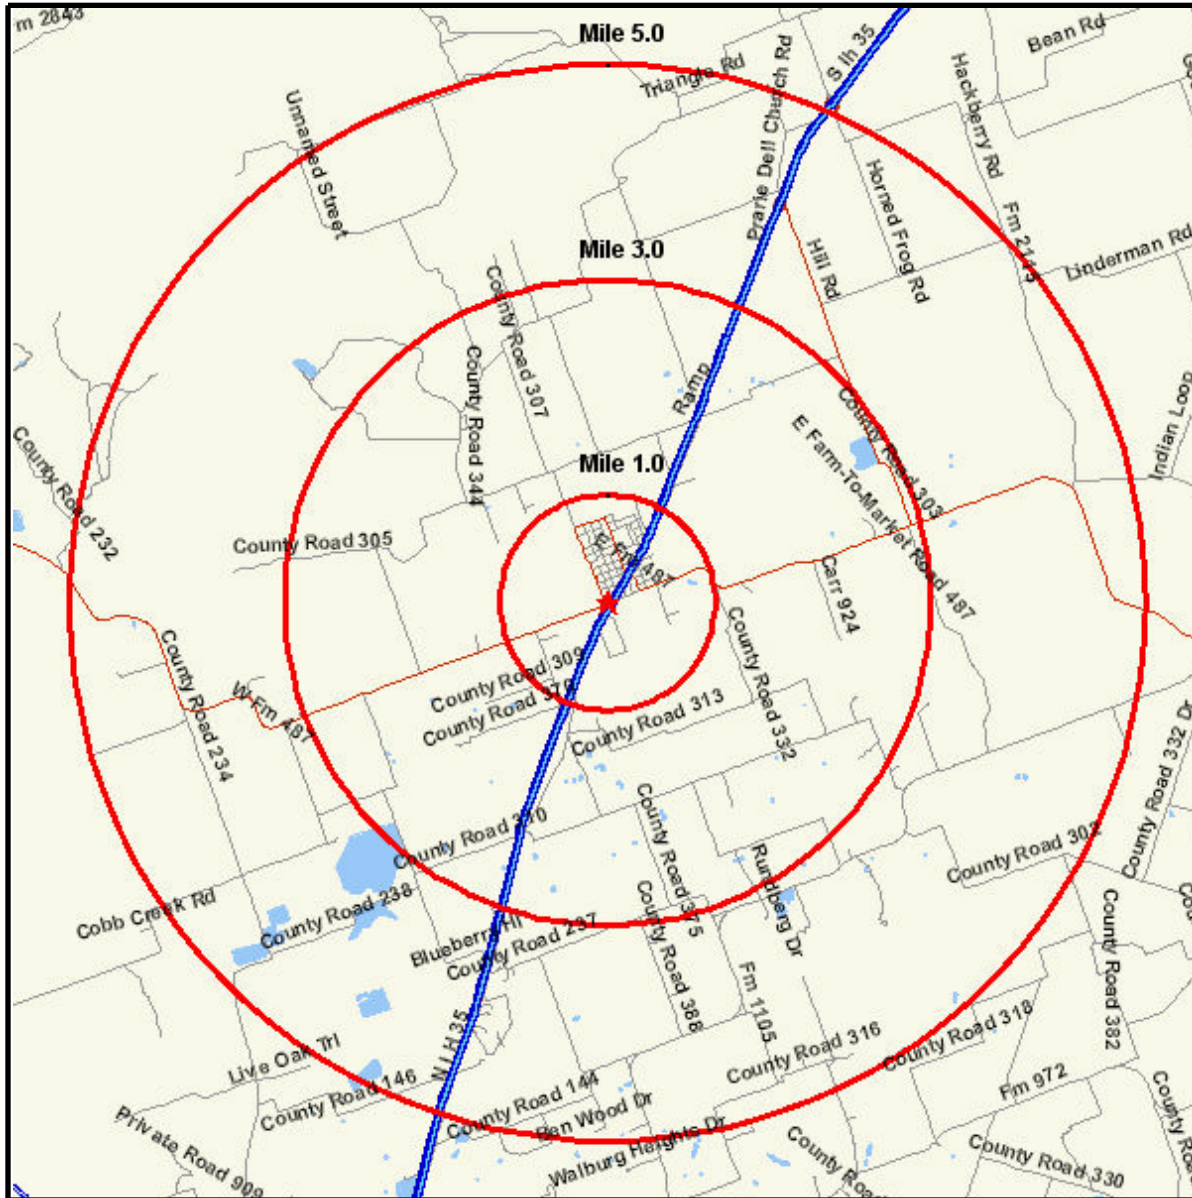

Area Map

Prepared For: Jarrell Retail Land
Project Code: Blackburn Commercial, LLC

Order #: 964892256
Site: 01

S INTERSTATE 35 AT W FM 487
JARRELL, TX 76537
Coord: 30.821000, -97.608200
Radius - See Appendix for Details

Area Map

Prepared For: Jarrell Retail Land
Project Code: Blackburn Commercial, LLC

Order #: 964892256
Site: 01

Appendix: Area Listing

Area Name:

Type: Radius

Radius Definition:

S INTERSTATE 35 AT W FM 487	Center Point:	30.821000	-97.608200
JARRELL, TX 76537	Circle/Band:	0.00 -	1.00

Area Name:

Type: Radius

Radius Definition:

S INTERSTATE 35 AT W FM 487	Center Point:	30.821000	-97.608200
JARRELL, TX 76537	Circle/Band:	0.00 -	3.00

Area Name:

Type: Radius

Radius Definition:

S INTERSTATE 35 AT W FM 487	Center Point:	30.821000	-97.608200
JARRELL, TX 76537	Circle/Band:	0.00 -	5.00