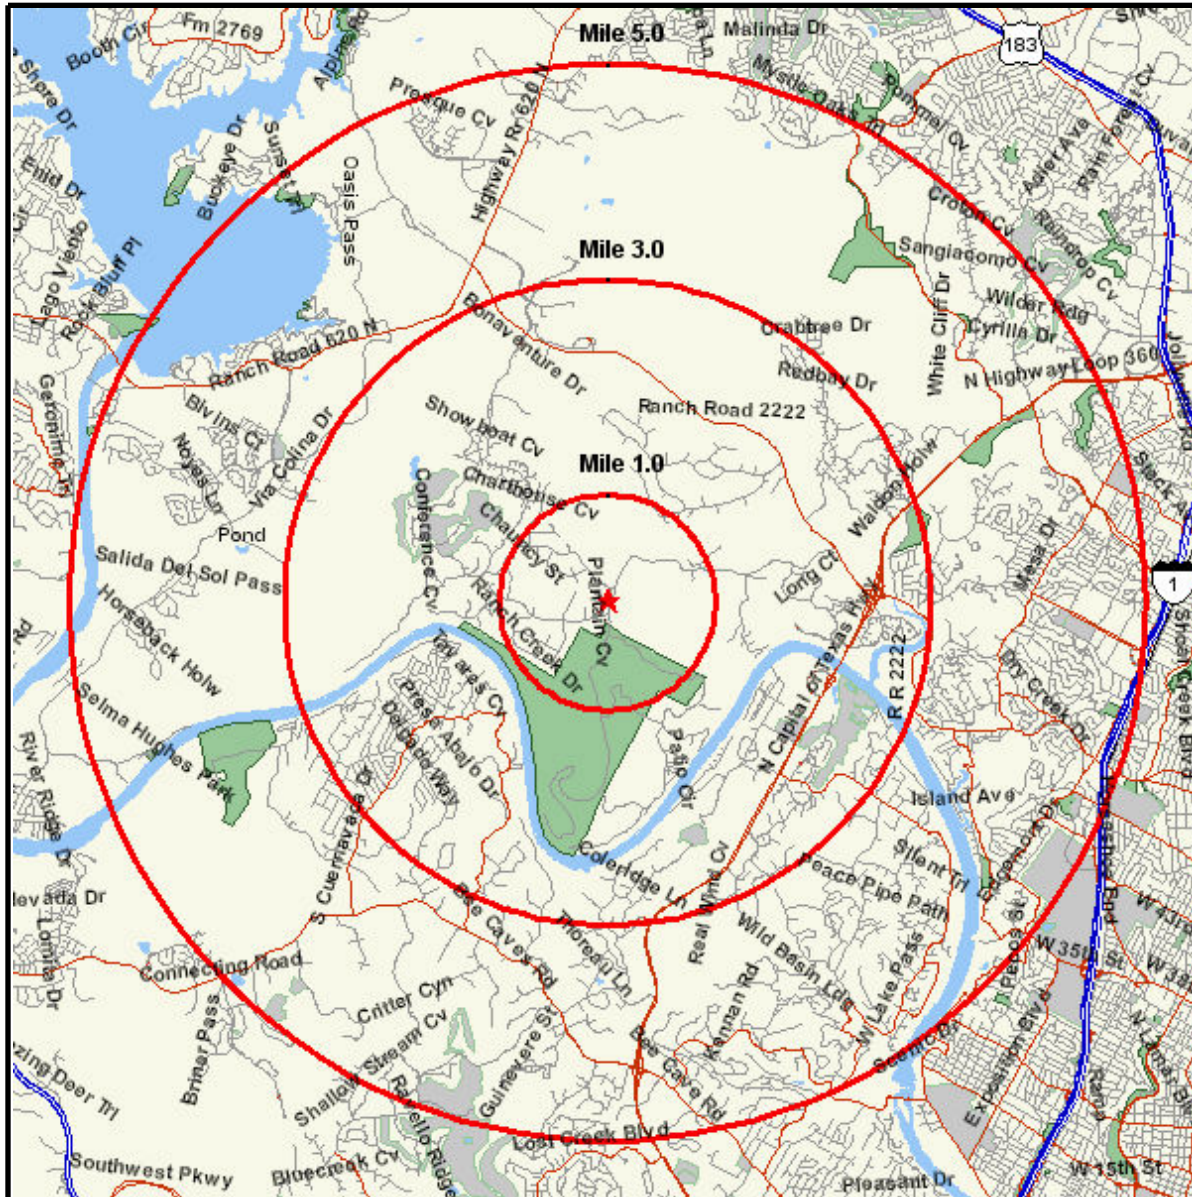

Area Map

Prepared For: City Park Road Residential Land
Project Code: Blackburn Commercial, LLC

Order #: 964892183
Site: 01

4500 CITY PARK RD
AUSTIN, TX 78730
Coord: 30.358320, -97.832759
Radius - See Appendix for Details